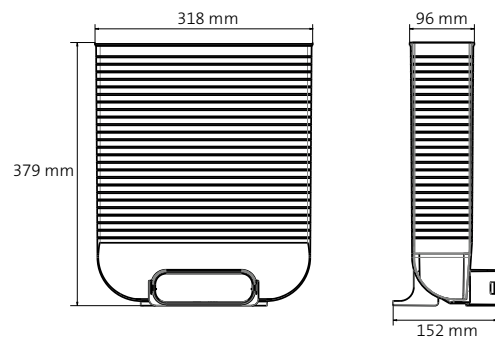

AIR EXCELLENT

AE45SC grille adaptors

Features & benefits

- For air supply
- For installation in walls and floors
- For semi-circular ductwork AE45SC (50 x 140 mm)
- Easy to shorten to the desired application dimension
- Anti-static and anti-bacterial properties
- Made of virgin raw PP materials
- Part of the TÜV SÜD certified Air Excellent system

AE45SC grille adaptor

The grille adaptor is originally designed as air supply only for floor and wall installations. It can be cut to length with normal tools. The grille adaptor is delivered with a dust-cap at the outlet end.